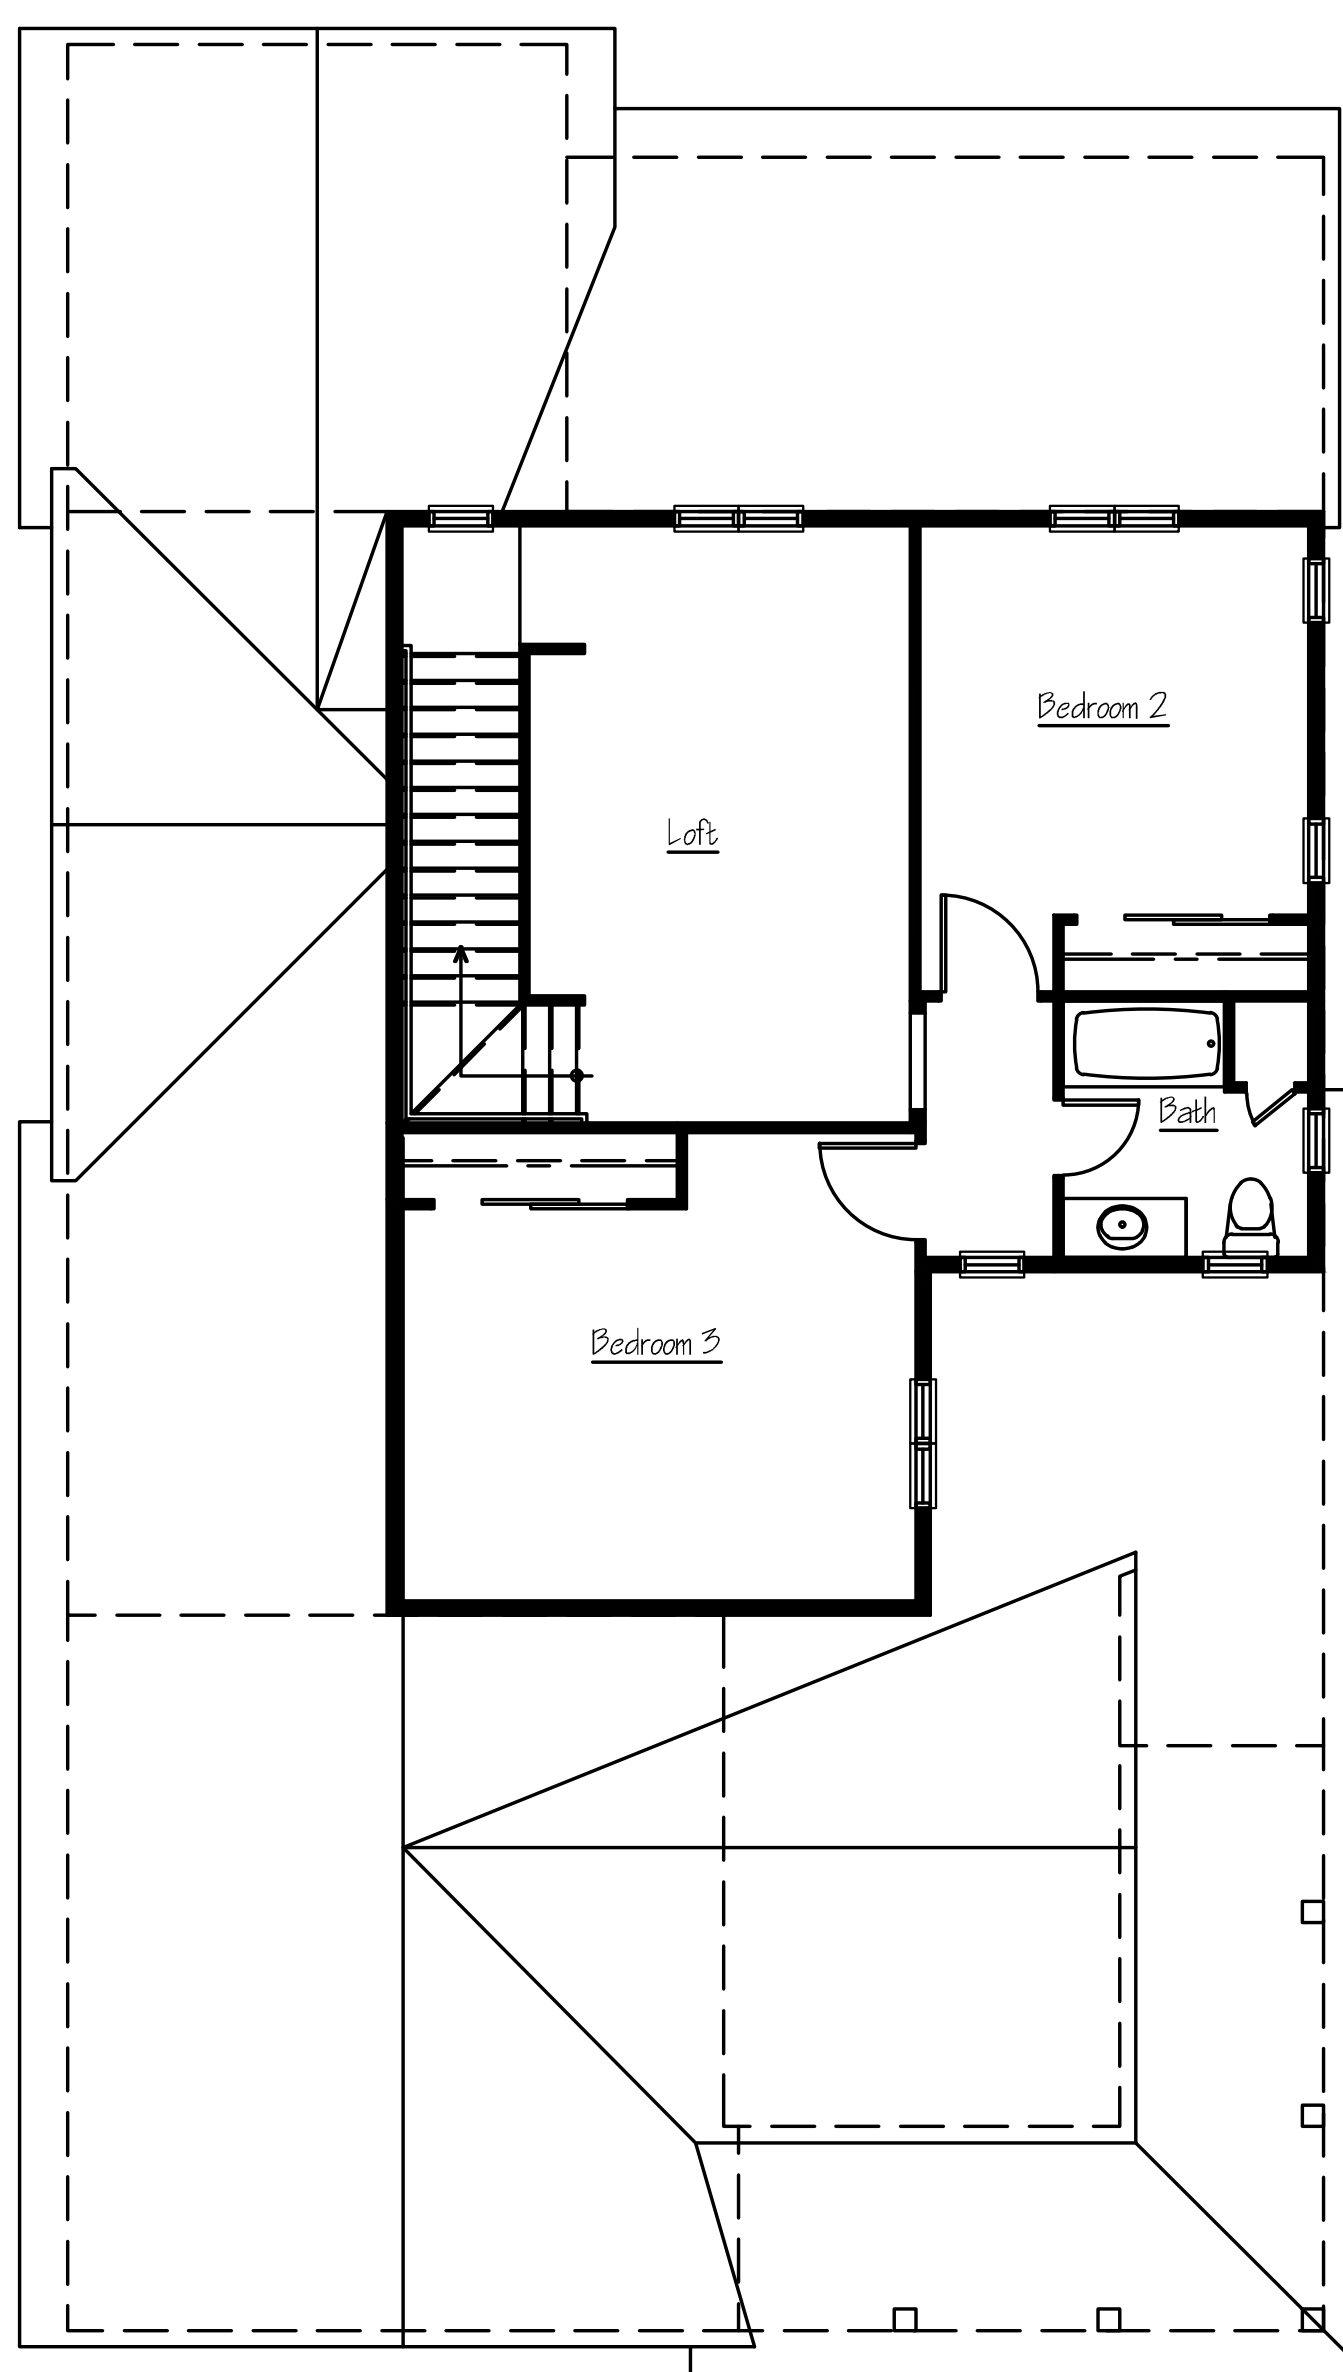

Main Floor

Upper Floor

- Beautiful home perfect for entertaining
- Large open great room
- Huge master walk-in closet
- Oversized laundry with direct access to master closet
- Covered front porch and expansive back patio
- Spacious open kitchen plan oriented to outdoor patio
- Contemporary stainless steel appliances
- Premium cabinets
- Nine foot ceilings throughout
- Hardwood flooring in entry, kitchen and dining room
- Optional conversion of study to bedroom 4
- Available in two elevation finishes ("B" elevation shown)

## THE REVERE

2565 SQ FT

3 BEDS

2.5 BATHS

+ STUDY OR OPTIONAL BEDROOM 4

Your small batch builder™