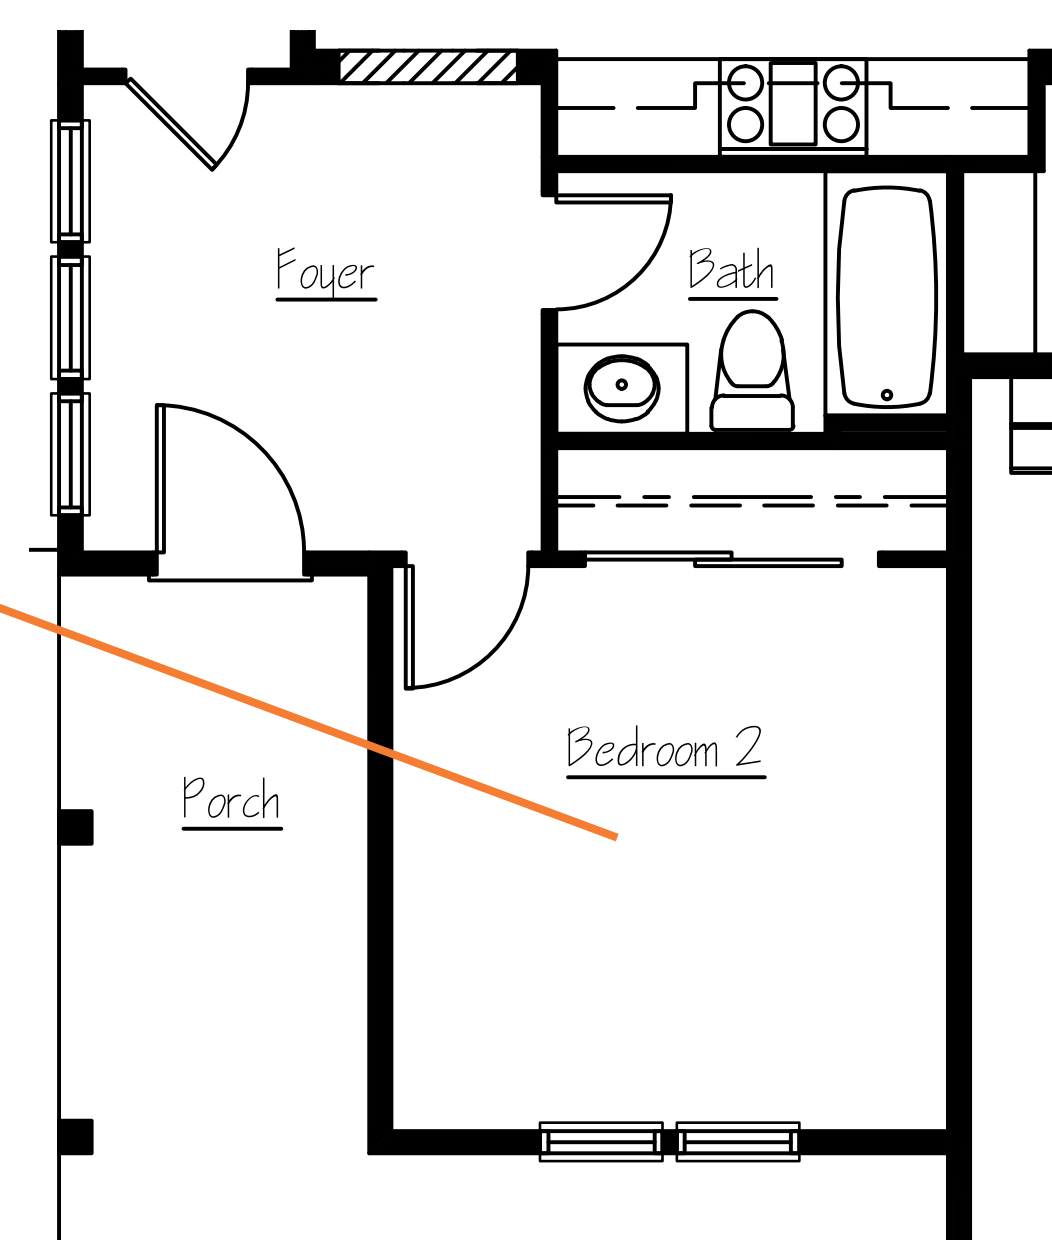

THE CLARK		
1783 SQ FT	1 BED	1.5 BATHS
+ STUDY OR OPTIONAL BEDROOM 2		

- Casual living with large open great room
- Huge master walk-in closet
- Oversized laundry / mud room with direct access to master closet
- Covered front porch and expansive back patio
- Spacious open kitchen plan
- Contemporary stainless steel appliances
- Premium cabinets
- Nine foot ceilings throughout
- Hardwood flooring in entry, kitchen and dining room

Optional second bedroom with full bath

Your small batch builder™