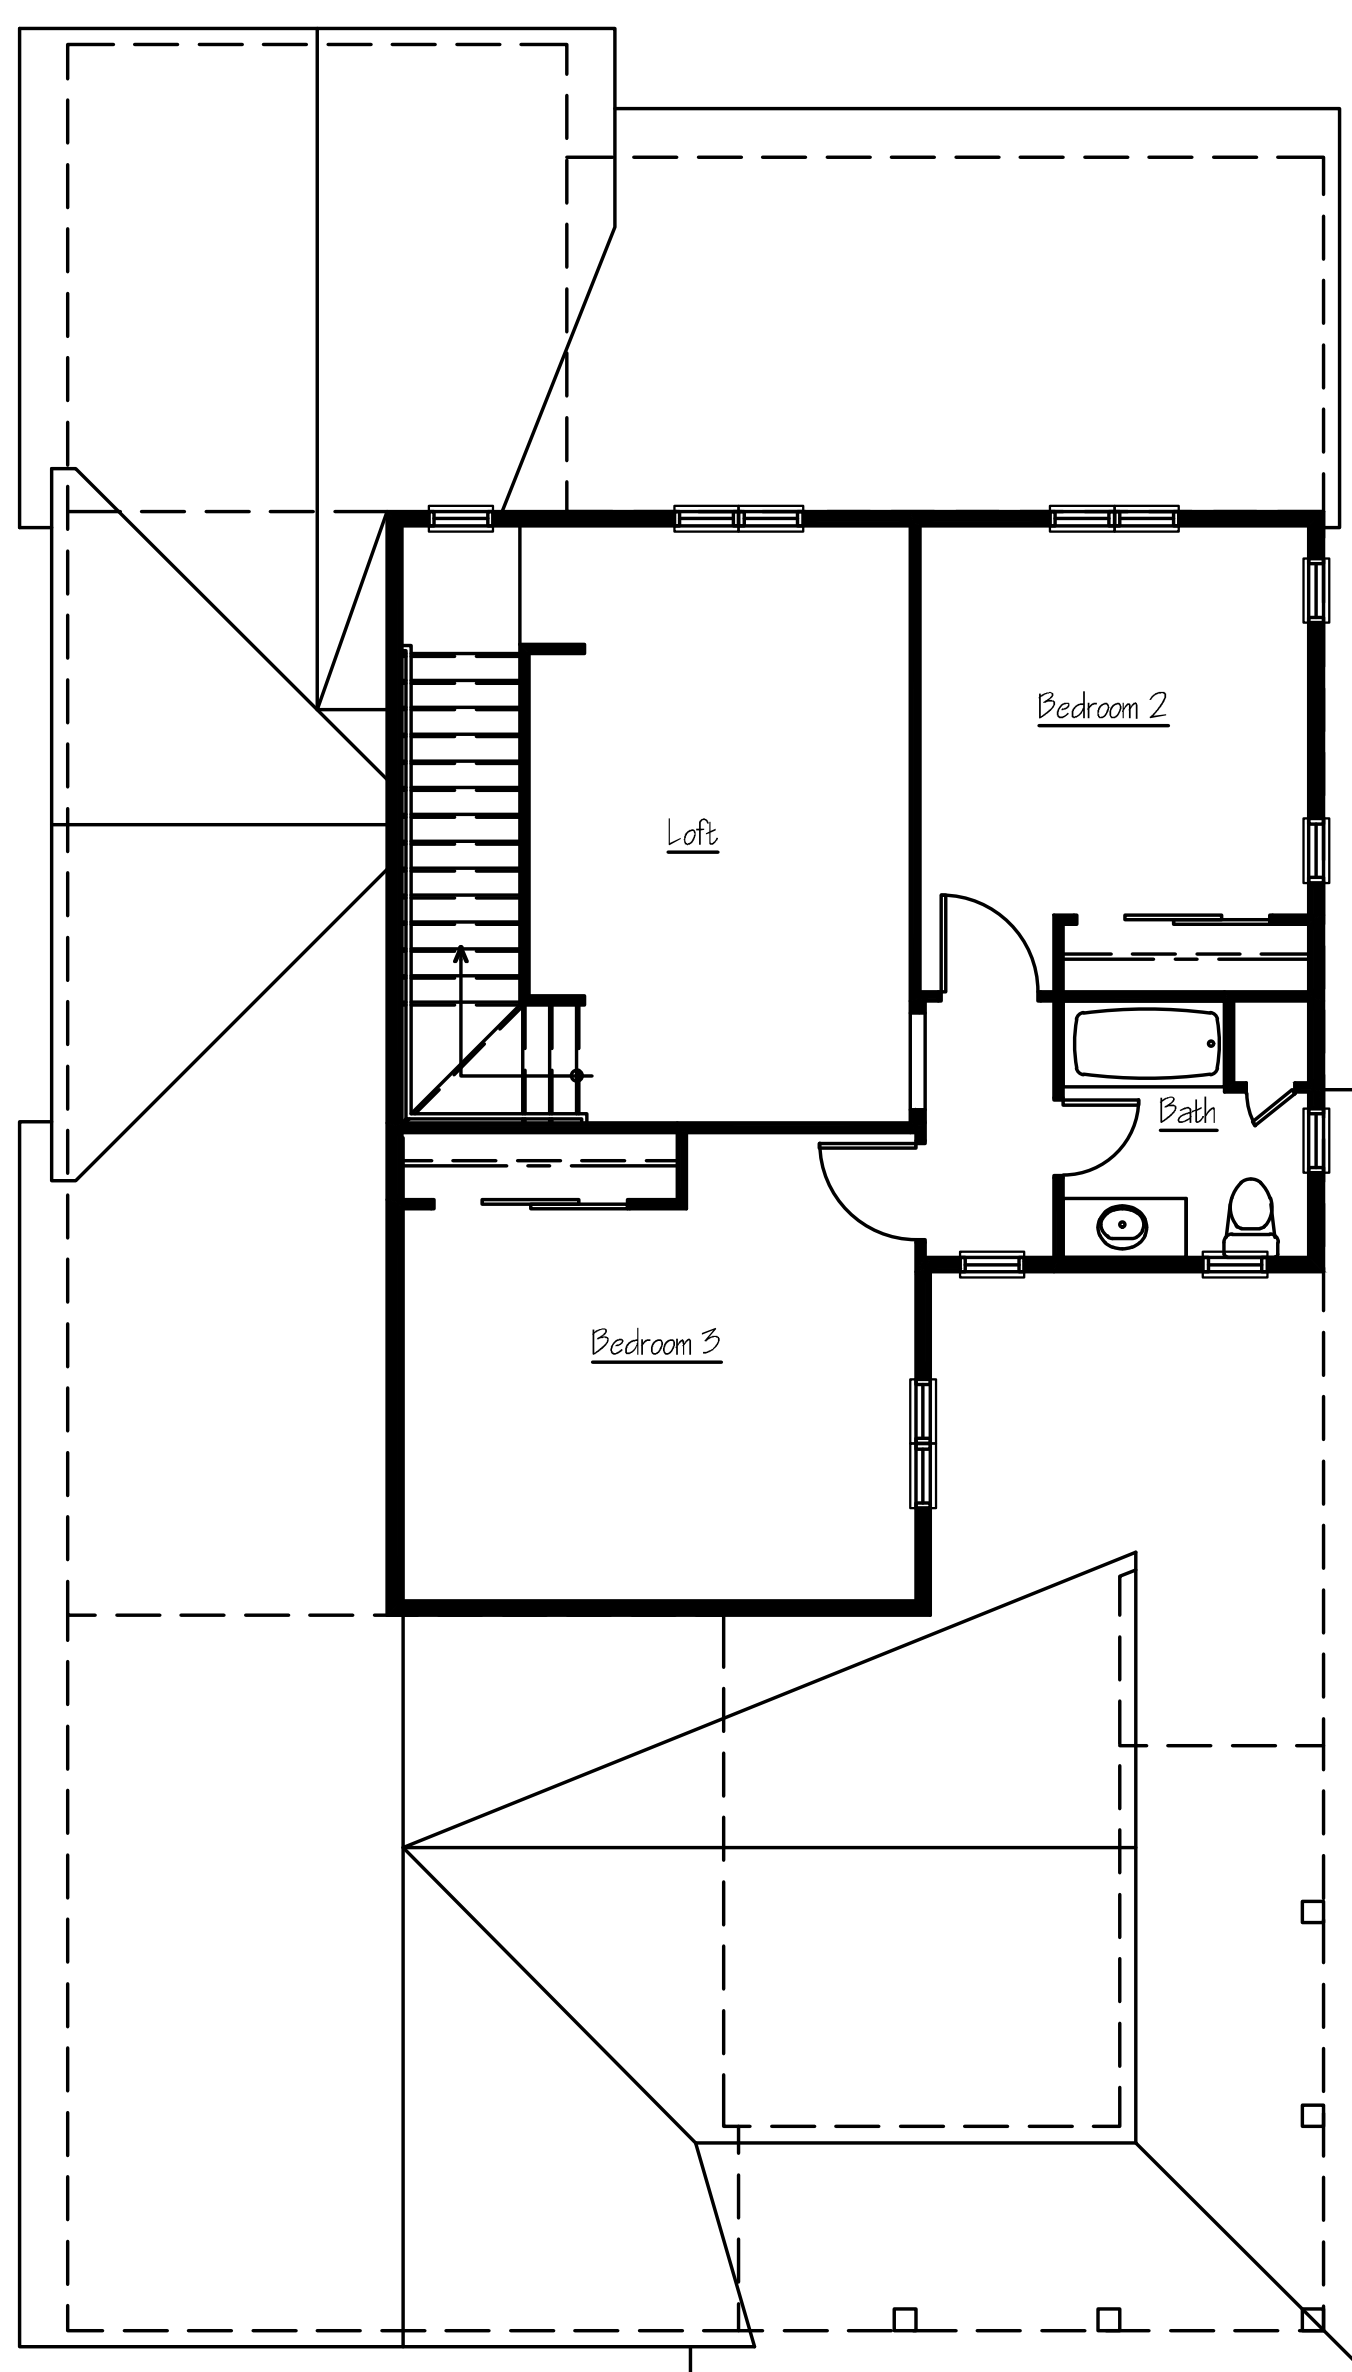

Main Floor

Upper Floor

- Beautiful home perfect for entertaining
- Large open great room
- Huge master walk-in closet
- Oversized laundry with direct access to master closet
- Covered front porch and expansive back patio
- Spacious open kitchen plan oriented to outdoor patio
- Contemporary stainless steel appliances
- Premium cabinets
- Nine foot ceilings throughout
- Hardwood flooring in entry, kitchen and dining room
- Optional conversion of study to bedroom 4
- Available in two elevation finishes ("B" elevation shown)

## THE REVERE

2565 SQ FT

3 BEDS

2.5 BATHS

+ STUDY OR OPTIONAL BEDROOM 4

Your small batch builder™