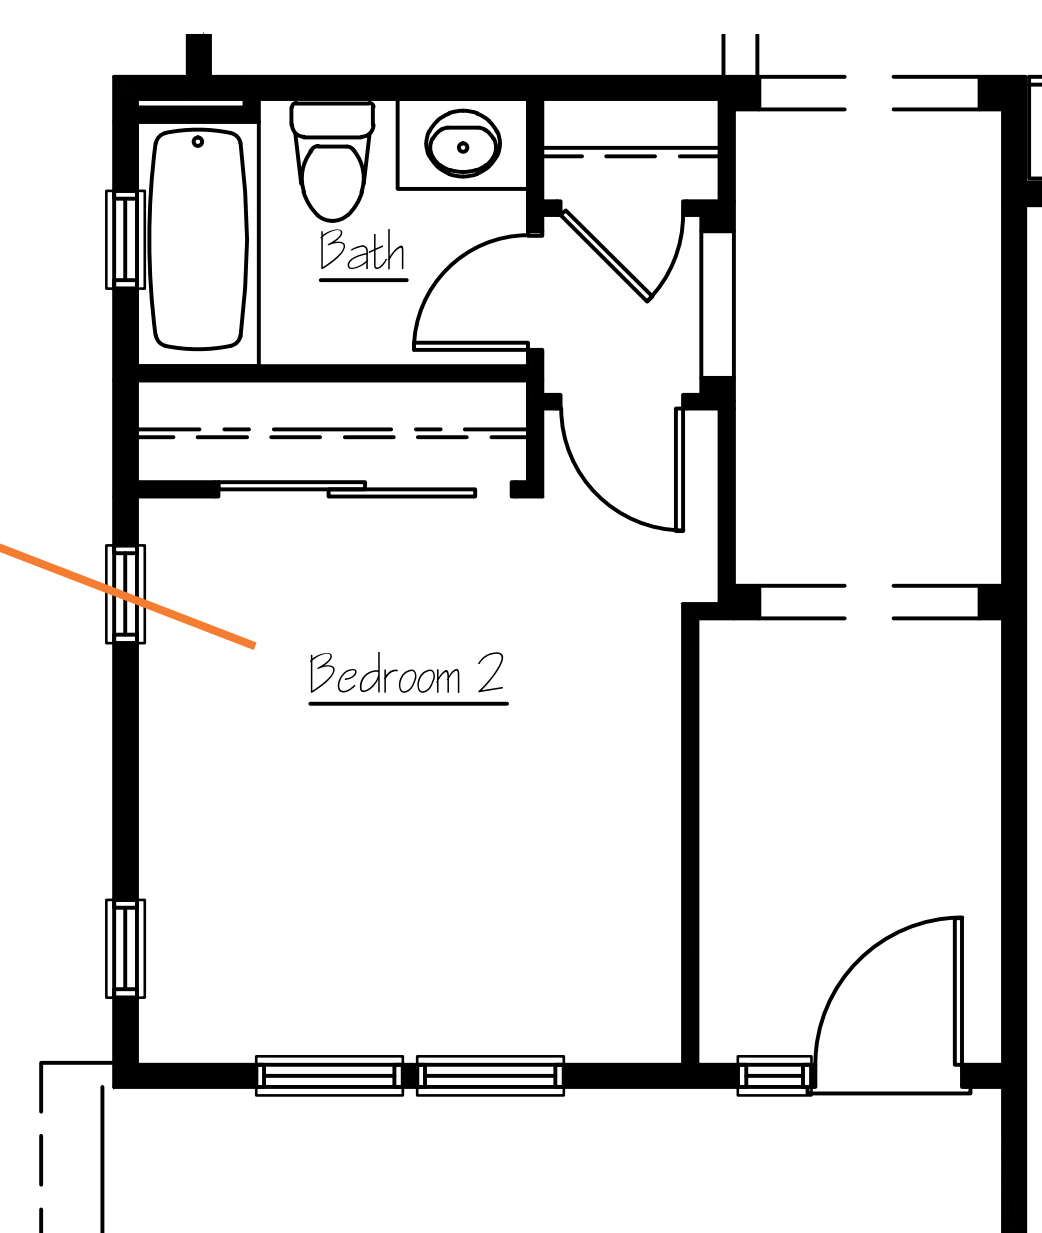

THE HERMAN

1941 SQ FT

1 BED

1.5 BATHS

+ STUDY OR OPTIONAL BEDROOM 2

- Casual living with large open great room
- Huge master walk-in closet
- Oversized laundry / mud room with direct access to master closet
- Covered front porch and expansive back patio
- Spacious open kitchen orients to outdoors
- Contemporary stainless steel appliances
- Premium cabinets
- Nine foot ceilings throughout
- Hardwood flooring in entry, kitchen and dining room

Optional second bedroom with full bath

Your small batch builder™