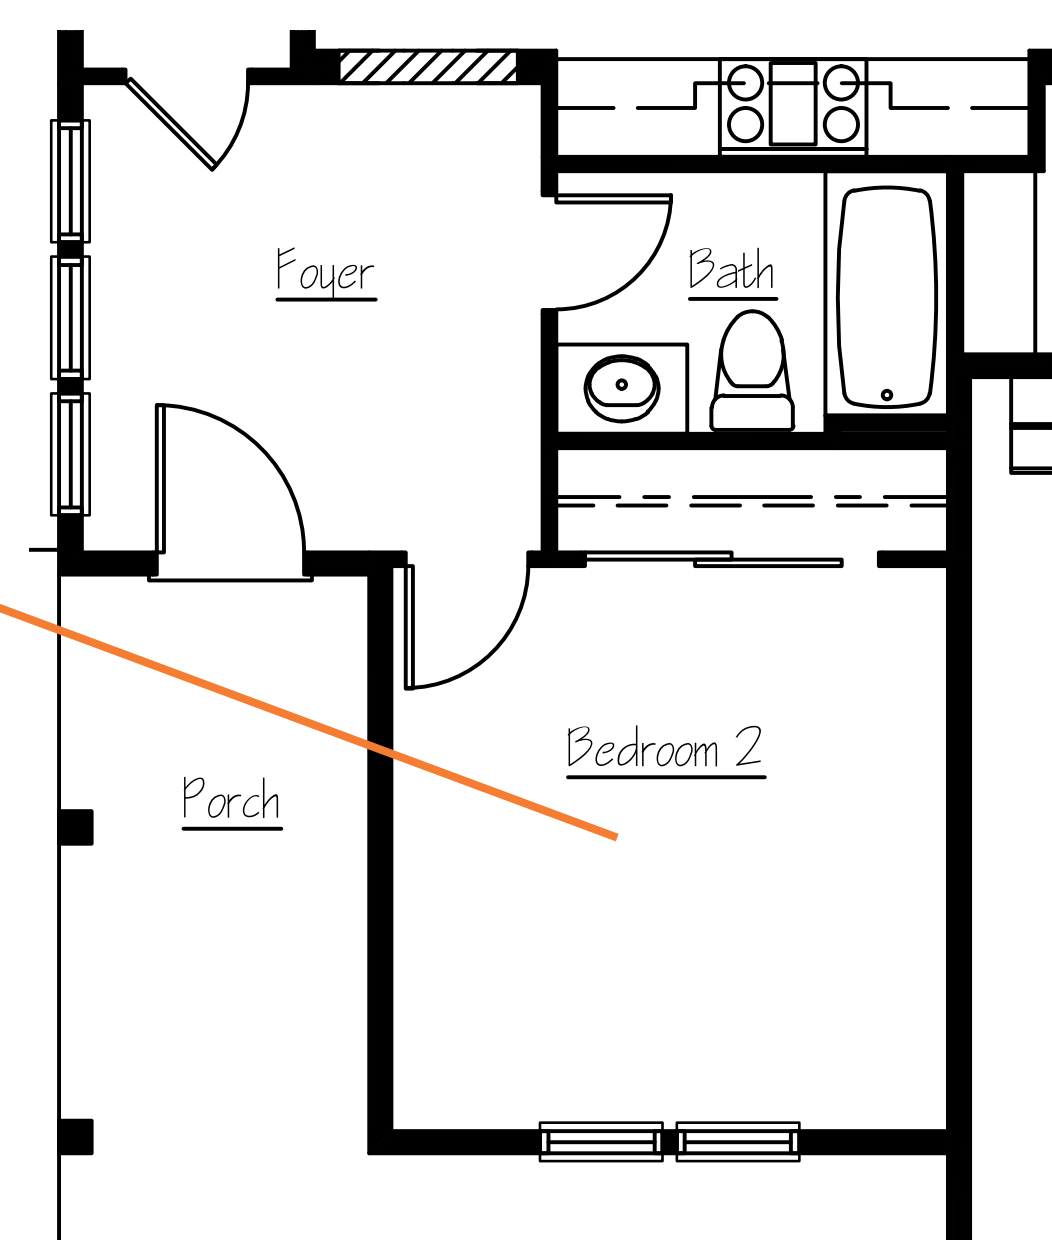

THE CLARK

1783 SQ FT	1 BED	1.5 BATHS
+ STUDY OR OPTIONAL BEDROOM 2		

- Casual living with large open great room
- Huge master walk-in closet
- Oversized laundry / mud room with direct access to master closet
- Covered front porch and expansive back patio
- Spacious open kitchen plan
- Contemporary stainless steel appliances
- Premium cabinets
- Nine foot ceilings throughout
- Hardwood flooring in entry, kitchen and dining room

Optional second bedroom with full bath

Your small batch builder™